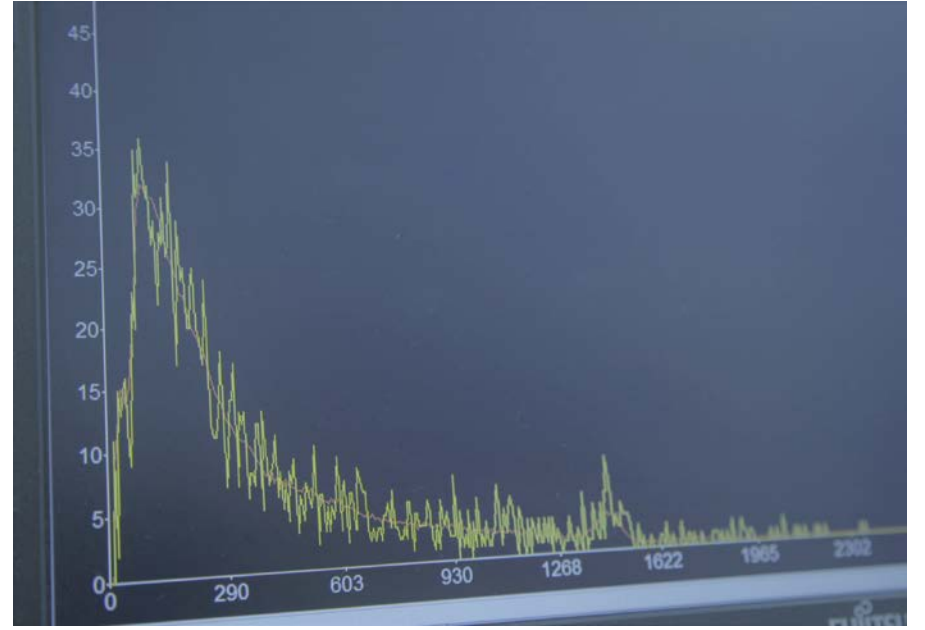

いわき放射能市民測定室 たらちね

Mothers' Radiation Lab
Fukushima

いわき放射能市民測定室
たらちね

ベータ線ラボ

ガンマ線ラボ

福島第一原発沖調査

海砂の測定

ホールボディカウンター 人体放射能測定

EMANUELE SATOLLI

Five years ago an earthquake off the coast of Japan triggered a tsunami and In today's Magazine

Top Stories

- N Korea nuclear test suspected after quake**
North Korea is suspected of having conducted its first nuclear test, as a magnitude 5.1 earthquake is detected close to its test site.
9 minutes ago
- Syrian militant rebel 'killed'**
3 hours ago
- Alps cable cars failure traps dozens**
5 hours ago