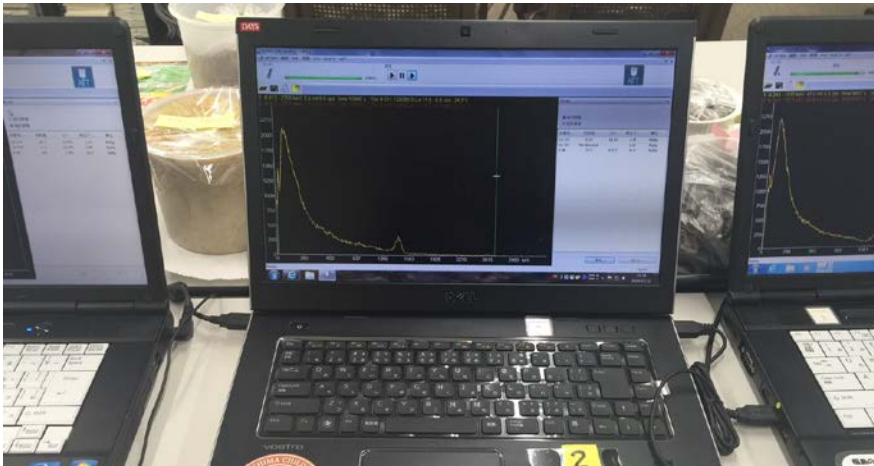

いわき放射能市民測定室 たらちね

Mothers' Radiation Lab
Fukushima

いわき放射能市民測定室
たらちね

ベータ線ラボ

ガンマ線ラボ

福島第一原発沖調査

海砂の測定

ホールボディカウンター 人体放射能測定

EMANUELE SATOLLI

Five years ago an earthquake off the coast of Japan triggered a tsunami and In today's Magazine

Top Stories

- N Korea nuclear test suspected after quake**
North Korea is suspected of having conducted its first nuclear test, as a magnitude 5.1 earthquake is detected close to its test site.
9 minutes ago
- Syrian militant rebel 'killed'**
3 hours ago
- Alps cable cars failure traps dozens**
5 hours ago