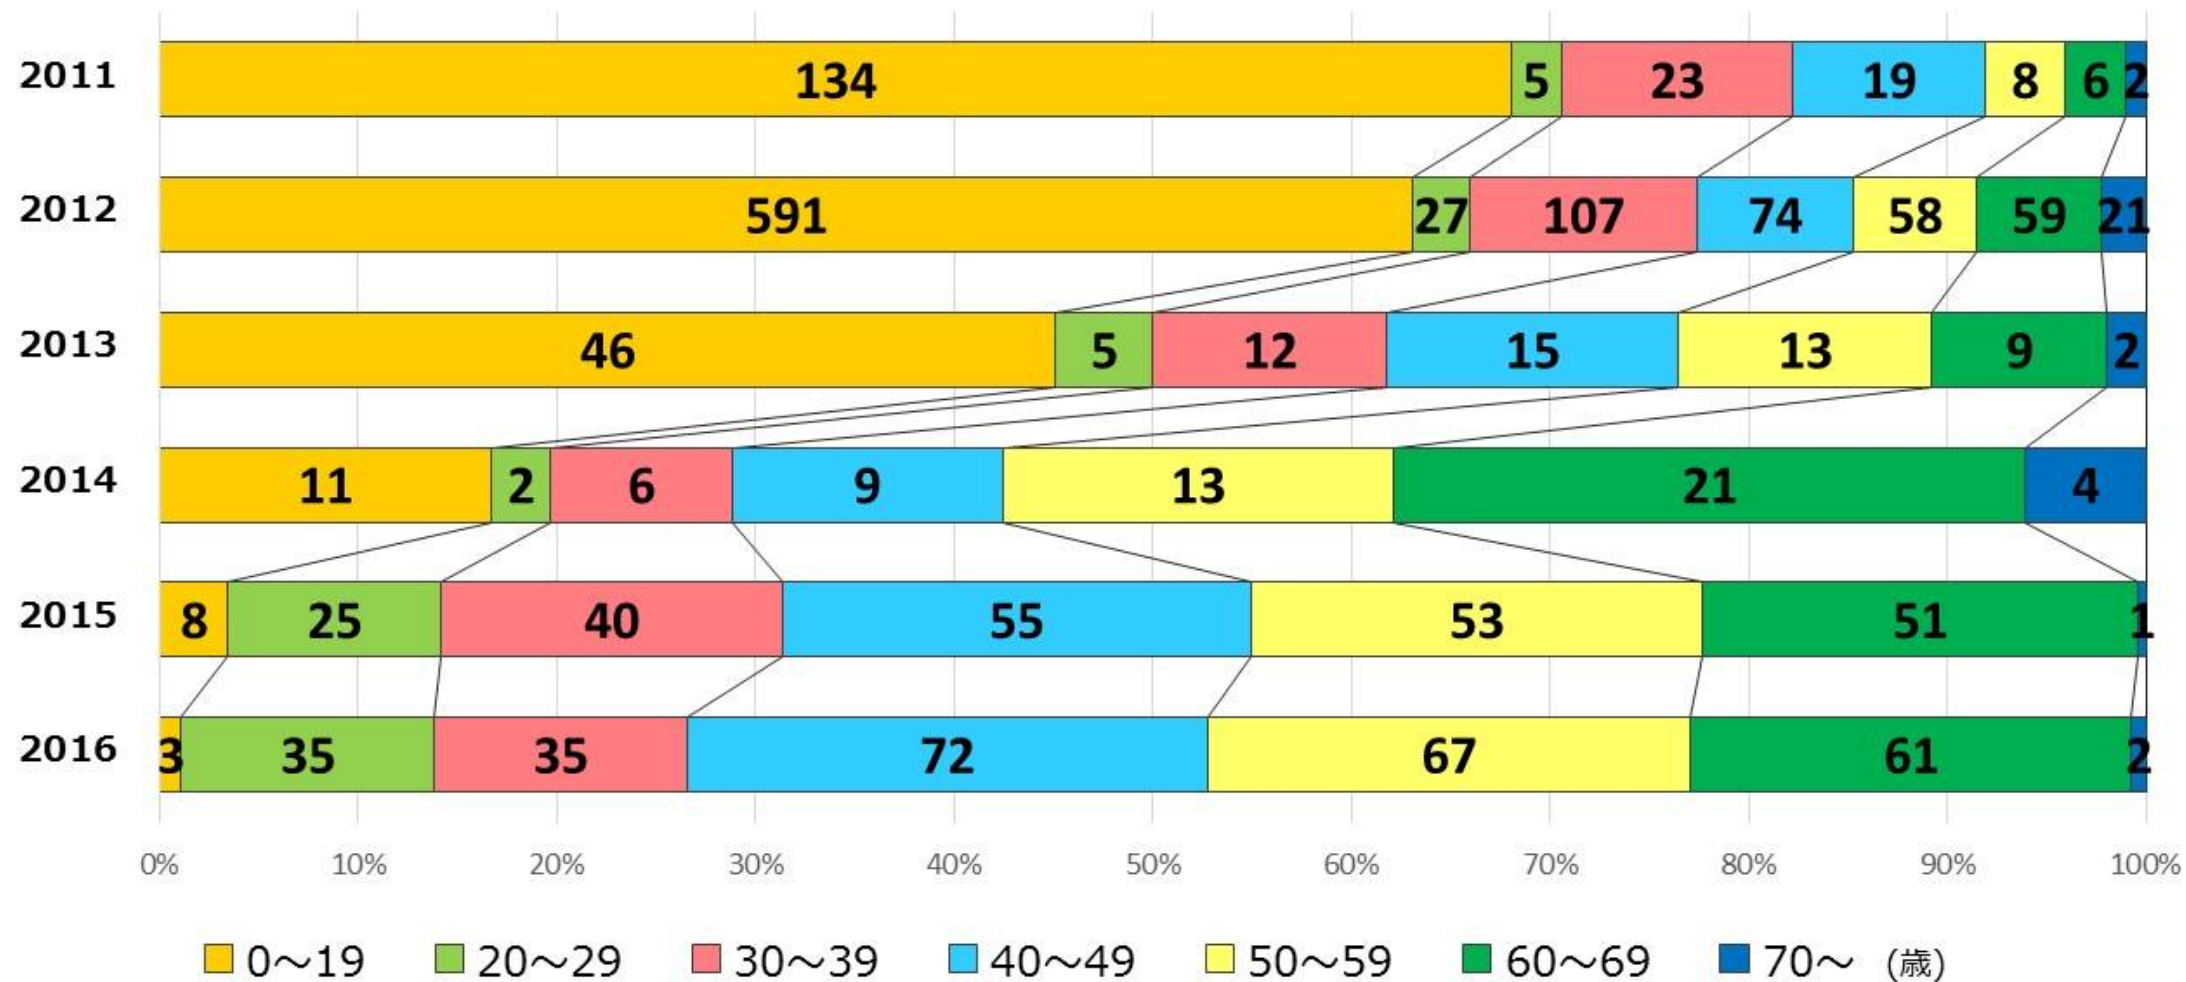

EMANUELE SATOLLI

Five years ago an earthquake off the coast of Japan triggered a tsunami and In today's Magazine

Top Stories

- N Korea nuclear test suspected after quake**
North Korea is suspected of having conducted its first nuclear test, as a magnitude 5.1 earthquake is detected close to its test site.
9 minutes ago
- Syrian militant rebel 'killed'**
3 hours ago
- Alps cable cars failure traps dozens**
5 hours ago

Features & Analysis

海外からの 見学者受け入れ

2017年度 診療所開設 たらちねクリニック

ホールボディーカウンター受検者年齢内訳 《男性》

※受検時年齢