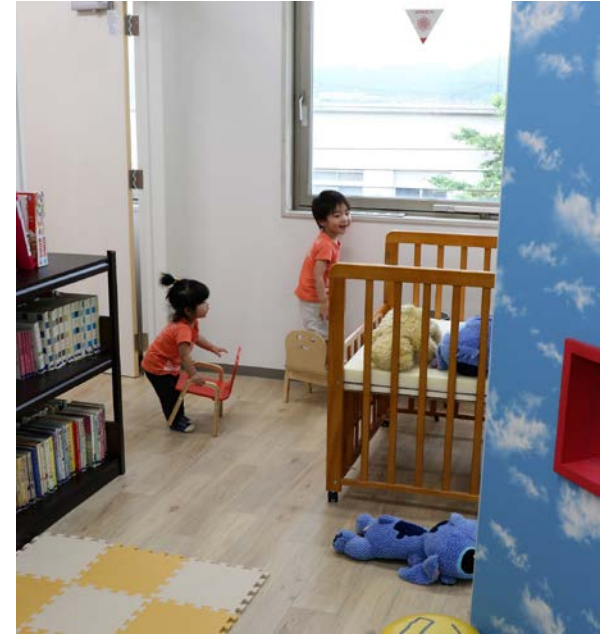

EMANUELE SATOLLI

Five years ago an earthquake off the coast of Japan triggered a tsunami and In today's Magazine

Top Stories

- N Korea nuclear test suspected after quake**
North Korea is suspected of having conducted its first nuclear test, as a magnitude 5.1 earthquake is detected close to its test site.
9 minutes ago
- Syrian militant rebel 'killed'**
3 hours ago
- Alps cable cars failure traps dozens**
5 hours ago

Features & Analysis

海外からの 見学者受け入れ

2017年度 診療所開設 たらちねクリニック

ホールボディーカウンター受検者年齢内訳 《男性》

※受検時年齢