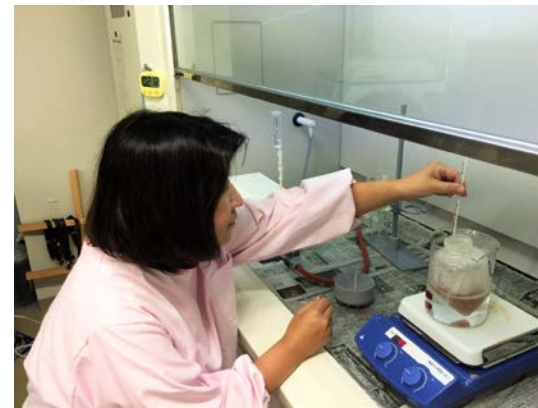

いわき放射能市民測定室 たらちね

Mothers' Radiation Lab
Fukushima

いわき放射能市民測定室
たらちね

ベータ線ラボ

ガンマ線ラボ

福島第一原発沖調査

海砂の測定

ホールボディカウンター 人体放射能測定

EMANUELE SATOLLI

Five years ago an earthquake off the coast of Japan triggered a tsunami and In today's Magazine

Top Stories

- N Korea nuclear test suspected after quake**
North Korea is suspected of having conducted its first nuclear test, as a magnitude 5.1 earthquake is detected close to its test site.
9 minutes ago
- Syrian militant rebel 'killed'**
3 hours ago
- Alps cable cars failure traps dozens**
5 hours ago